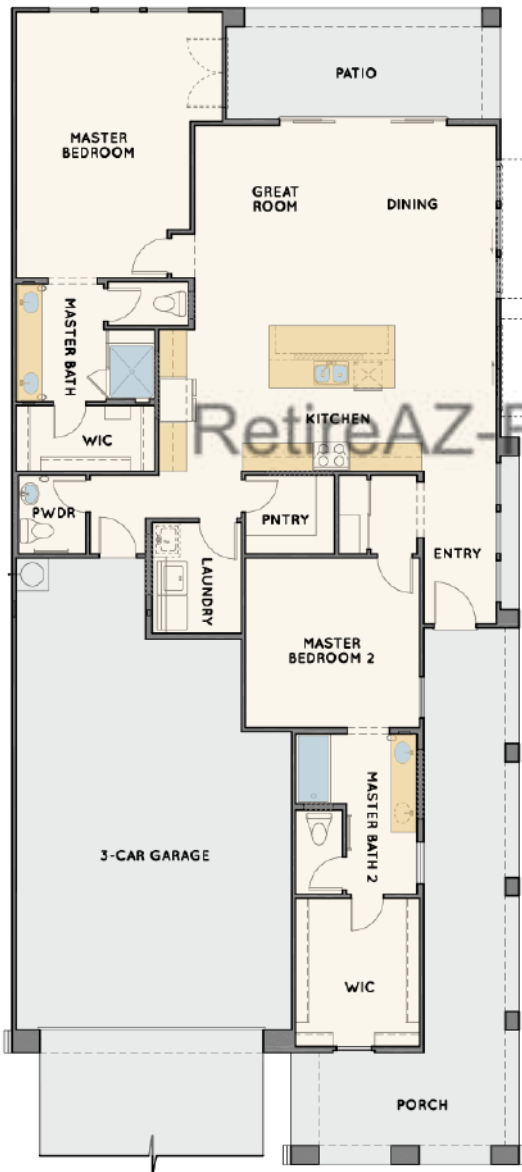

Victory at Verrado

AURORA

2 Bedrooms • 2.5 Bathrooms • 3-Car Garage • 1,680 Square Feet

STANDARD FLOOR LEVEL

OPTIONAL FEATURES

OPTIONAL MULTI-SLIDER

OPTIONAL SHOWER