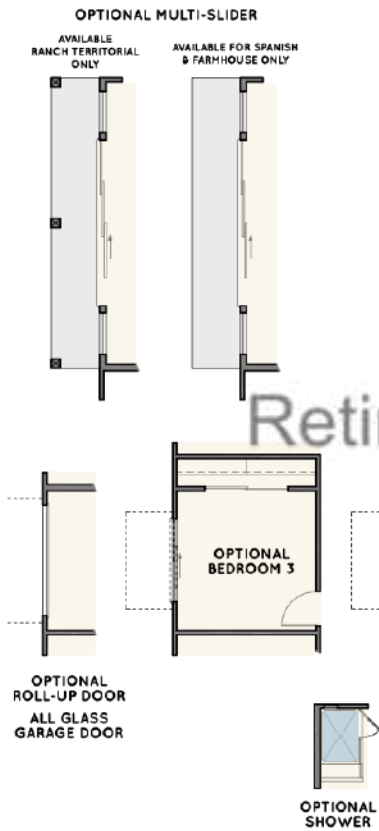

Victory at Verrado

PROMENADE

2 - 3 Bedrooms • 2.5 Bathrooms • 3-Car Garage • 1,825 Square Feet

OPTIONAL FEATURES

STANDARD FLOOR LEVEL

OPTIONAL FEATURES